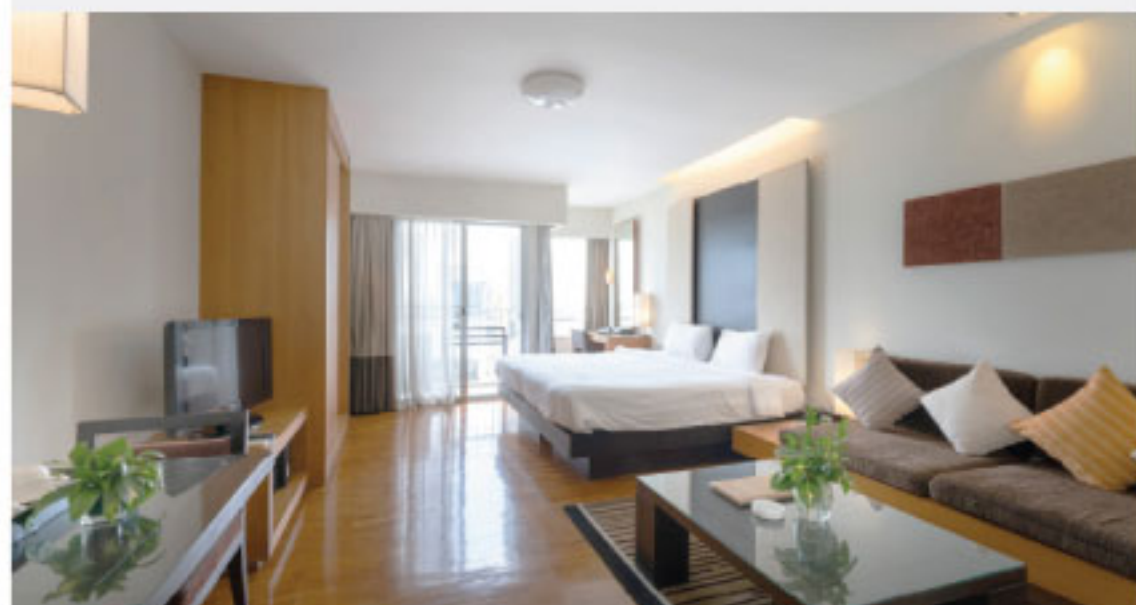

STUDIO SUITE (46 SQ.M.)